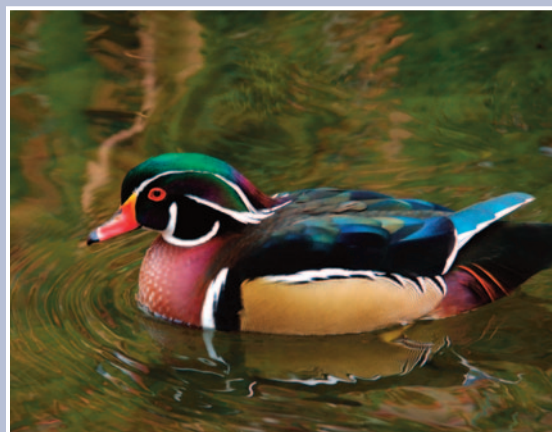

Meadow & Marsh

- Northern harrier
- Alder flycatcher
- Willow flycatcher
- Eastern kingbird
- White-eyed vireo
- Warbling vireo
- Marsh wren
- Northern rough-winged swallow
- Tree swallow
- Swamp sparrow
- Orchard oriole
- Baltimore oriole
- Red-winged blackbird
- Blue-winged warbler
- Common yellowthroat
- Yellow warbler
- _____
- _____
- _____
- _____
- _____
- _____

Water & Water's Edge

- Cackling goose
- Canada goose
- Mute swan
- Wood duck
- Mallard
- Ring-necked duck
- Common merganser
- Spotted sandpiper
- Killdeer
- Osprey
- Great blue heron
- Great egret
- Green heron
- Belted kingfisher
- _____
- _____
- _____
- _____
- _____
- _____
- _____